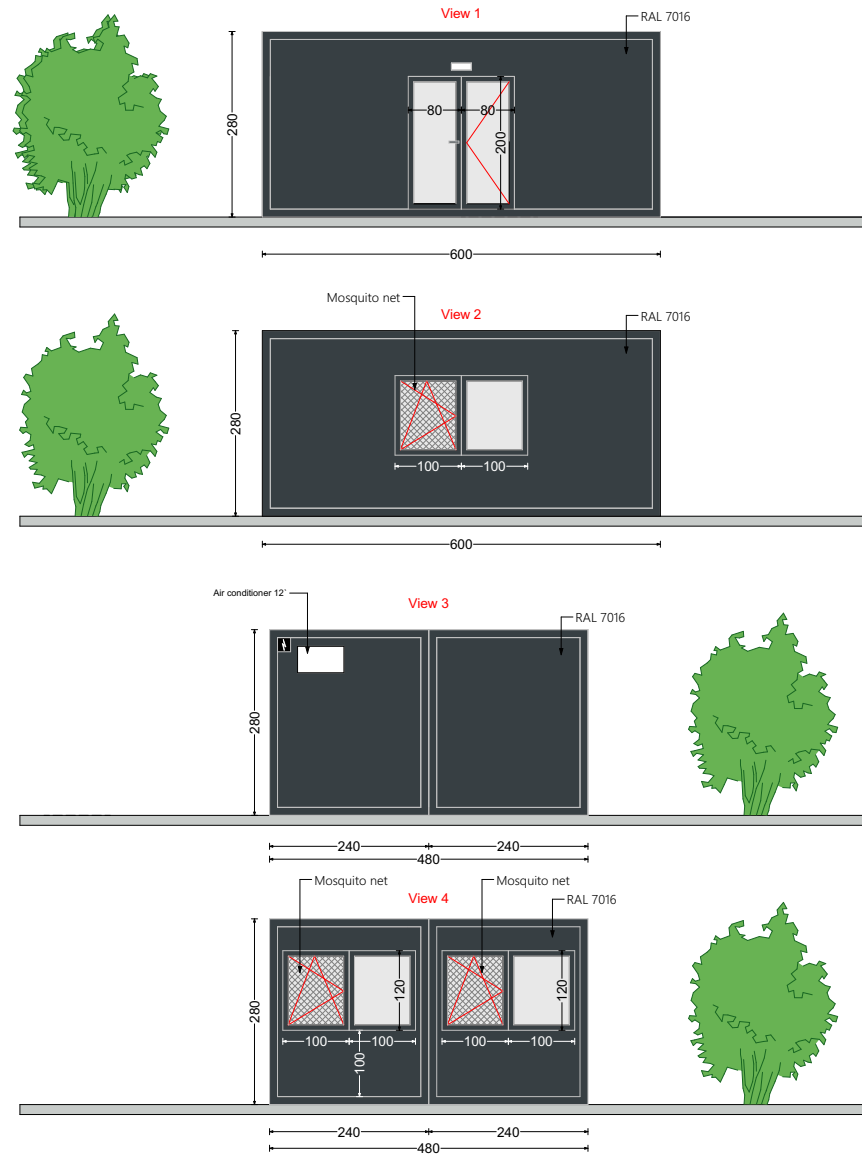

- Insulation - 8 cm.
- Air conditioner 12' x 1 pieces
- Mosquito net x 3 pieces
- Stop Sol glass
- Floor - Rubber

LEGEND:	
1.	Insulation - 8 cm.
2.	Floor - Rubber
3.	Windows - Aluminum, RAL 7016
4.	Door - Aluminum, double glassed, RAL 7016
5.	Sandwich panel - RAL 7016
6.	Metal construction - RAL 7016
7..	Flat roof

Legend