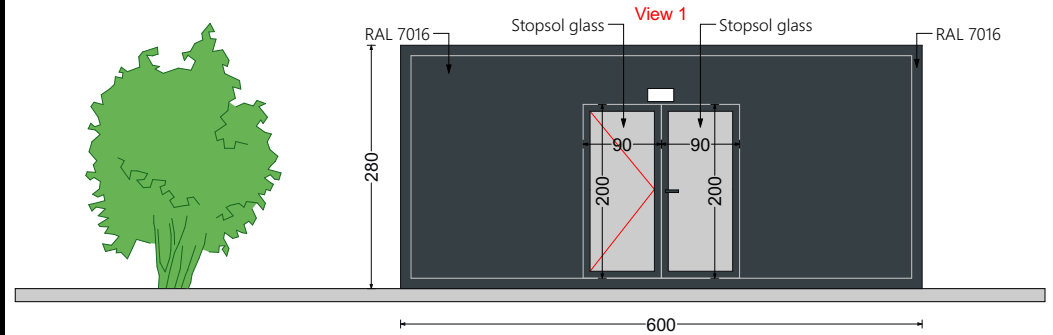

240 x 600 x 280 containers

Insulation - 8 cm
Stopsol glass
Floor - Rubber

LEGEND :

1.	Insulation - 8 cm
2.	Floor - Rubber
3.	Door - Aluminum, Double glassed, RAL 7016
4.	Sandwich panel - RAL 7016
5.	Metal construction - RAL 7016
6.	Flat roof