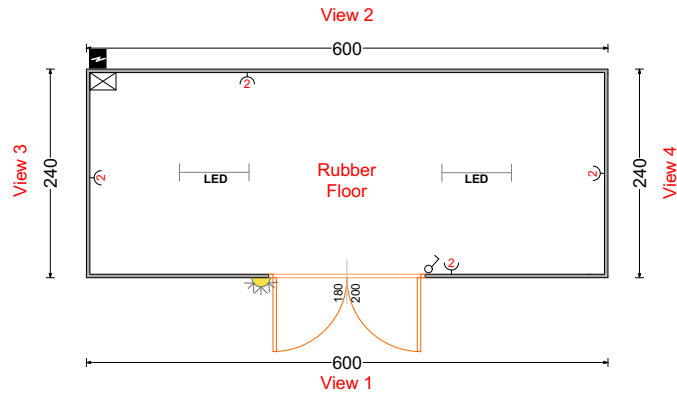

240 x 600 x 280 containers

Insulation - 8 cm
Stopsol glass
Floor - Rubber

LEGEND :

1.	Insulation - 8 cm
2.	Floor - Rubber
3.	Door - Aluminum, Double glassed, RAL 7016
4.	Sandwich panel - RAL 7016
5.	Metal construction - RAL 7016
6.	Flat roof