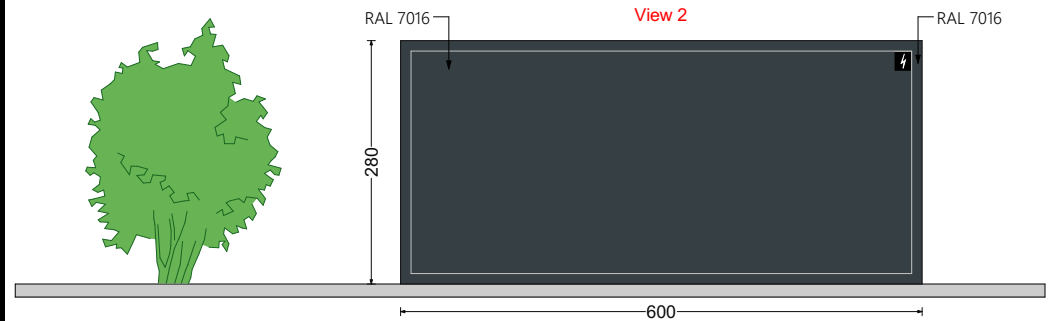

240 x 600 x 280 containers

Insulation - 8 cm
Stopsol glass
Floor - Rubber

LEGEND :

1.	Insulation - 8 cm
2.	Floor - Rubber
3.	Door - Aluminum, Double glassed, RAL 7016
4.	Sandwich panel - RAL 7016
5.	Metal construction - RAL 7016
6.	Flat roof