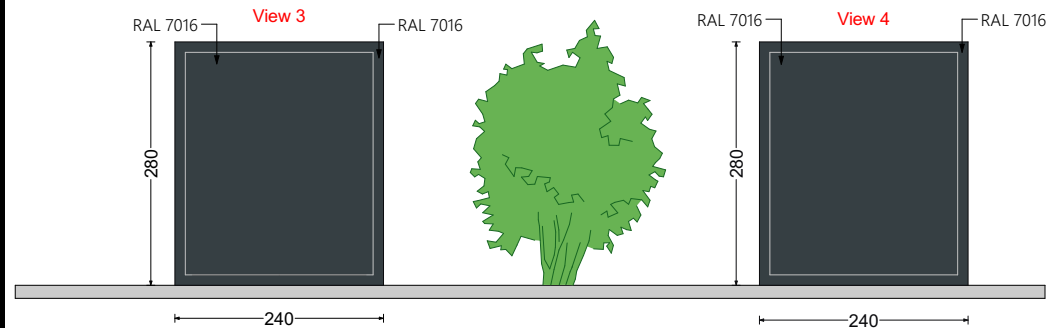

240 x 600 x 280 containers

Insulation - 8 cm
Stopsol glass
Floor - Rubber

LEGEND :

1.	Insulation - 8 cm
2.	Floor - Rubber
3.	Door - Aluminum, Double glassed, RAL 7016
4.	Sandwich panel - RAL 7016
5.	Metal construction - RAL 7016
6.	Flat roof