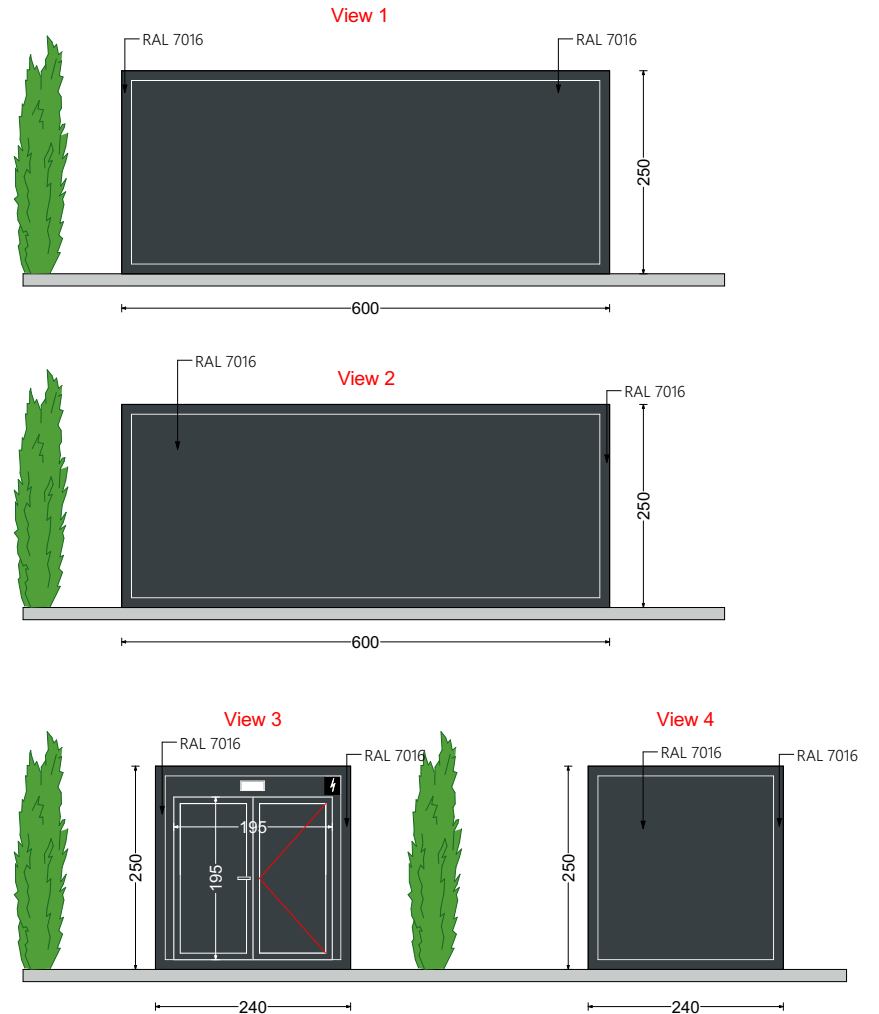

240 x 600 x 250

Floor - plywood

LEGEND :	
1.	Insulation - 4 cm
2.	Floor - plywood
3.	Door - aluminium, half glassed RAL 7016
4.	Sandwich panel - RAL 7016
5.	Metal construction - RAL 7016
6.	Flat roof

Legend