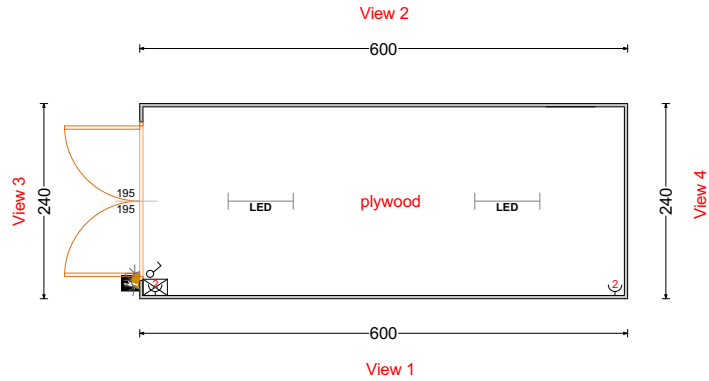

240 x 600 x 250

Floor - plywood

LEGEND :	
1.	Insulation - 4 cm
2.	Floor - plywood
3.	Door - aluminium, half glassed RAL 7016
4.	Sandwich panel - RAL 7016
5.	Metal construction - RAL 7016
6.	Flat roof

Legend